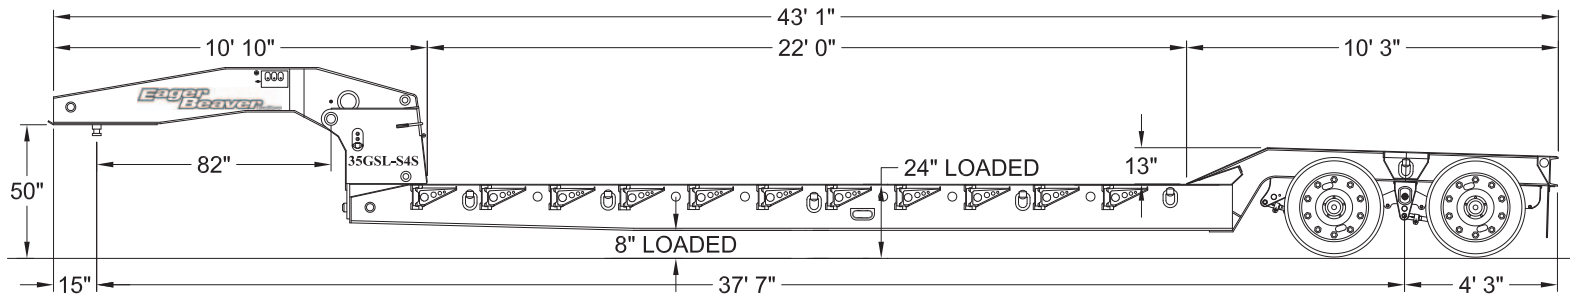

35 GSL-S4S 35 Ton Self-Lifting Detachable Lowboy - ABS Air Brake Axles

SPECIFICATIONS

Capacity: 70,000 lbs. **Trailer Weight:** 15,500 lbs.

Deck Width	8 ft. 6 in. Length: 22 ft. Height: 24 in. (Loaded)
Frame	Mainrails: Four fabricated 16" Deep cambered I-Beam, 80,000 P.S.I. steel
Crossmembers	10" x 9 lbs. per ft. I-Beam, pierced through mainbeam (18" spacing Std.)
Gooseneck Length	82", 86", 90", 94", 98" and 102" available (For special lengths contact sales)
Decking	1 1/2" Apitong Decking With Expanded Metal Center
Wiring Harness	Sealed L.E.D. Lights & USA Star PLUS Sealed Modular Wiring Harness w/ 7-Way ATA Plug
Front Ramps	Front Flip Steel w/ Grousers (Wood filled is available)
Hydraulics	Wetline hook-up for tractor PTO operation • REQUIREMENT: Low Flow/High Pressure System
Hydraulic Cylinders	Two Main 6", One 3" Locking, One 4" Gooseneck Support
Controls	Control Valve eye level
Tie Down	6 per side - Patented "ROTO RINGS"® Swivel 360°
Outriggers	Cast Steel (Locks both in and out position)
Colors	Black, Yellow, Blue (standard) Imron Paint

RUNNING GEAR

Tires	Eight 255/70R22.5 (H) Steel Belted Radial
Hubs/Wheels	Four Disc Type Hubs, Eight 8.25 x 22.5 Disc Type Wheels, Stemco Oil Seals, Hub Piloted
Suspension	Hutch H-9700, three leaf, capacity 50,000 lbs. tandem (Adjustable Alignment)
Axles	Two 5" diameter 25,000 lbs. each, H.M. series bearings
Brakes	16 1/2" x 7" Air, "S" Cam., Auto Slack Adjusters
ALL WHEEL ABS	Anti-lock brake system 4S2M, Sensors on All Wheels, Two modulator valves
Parking Brake	Spring Brakes on All Wheels